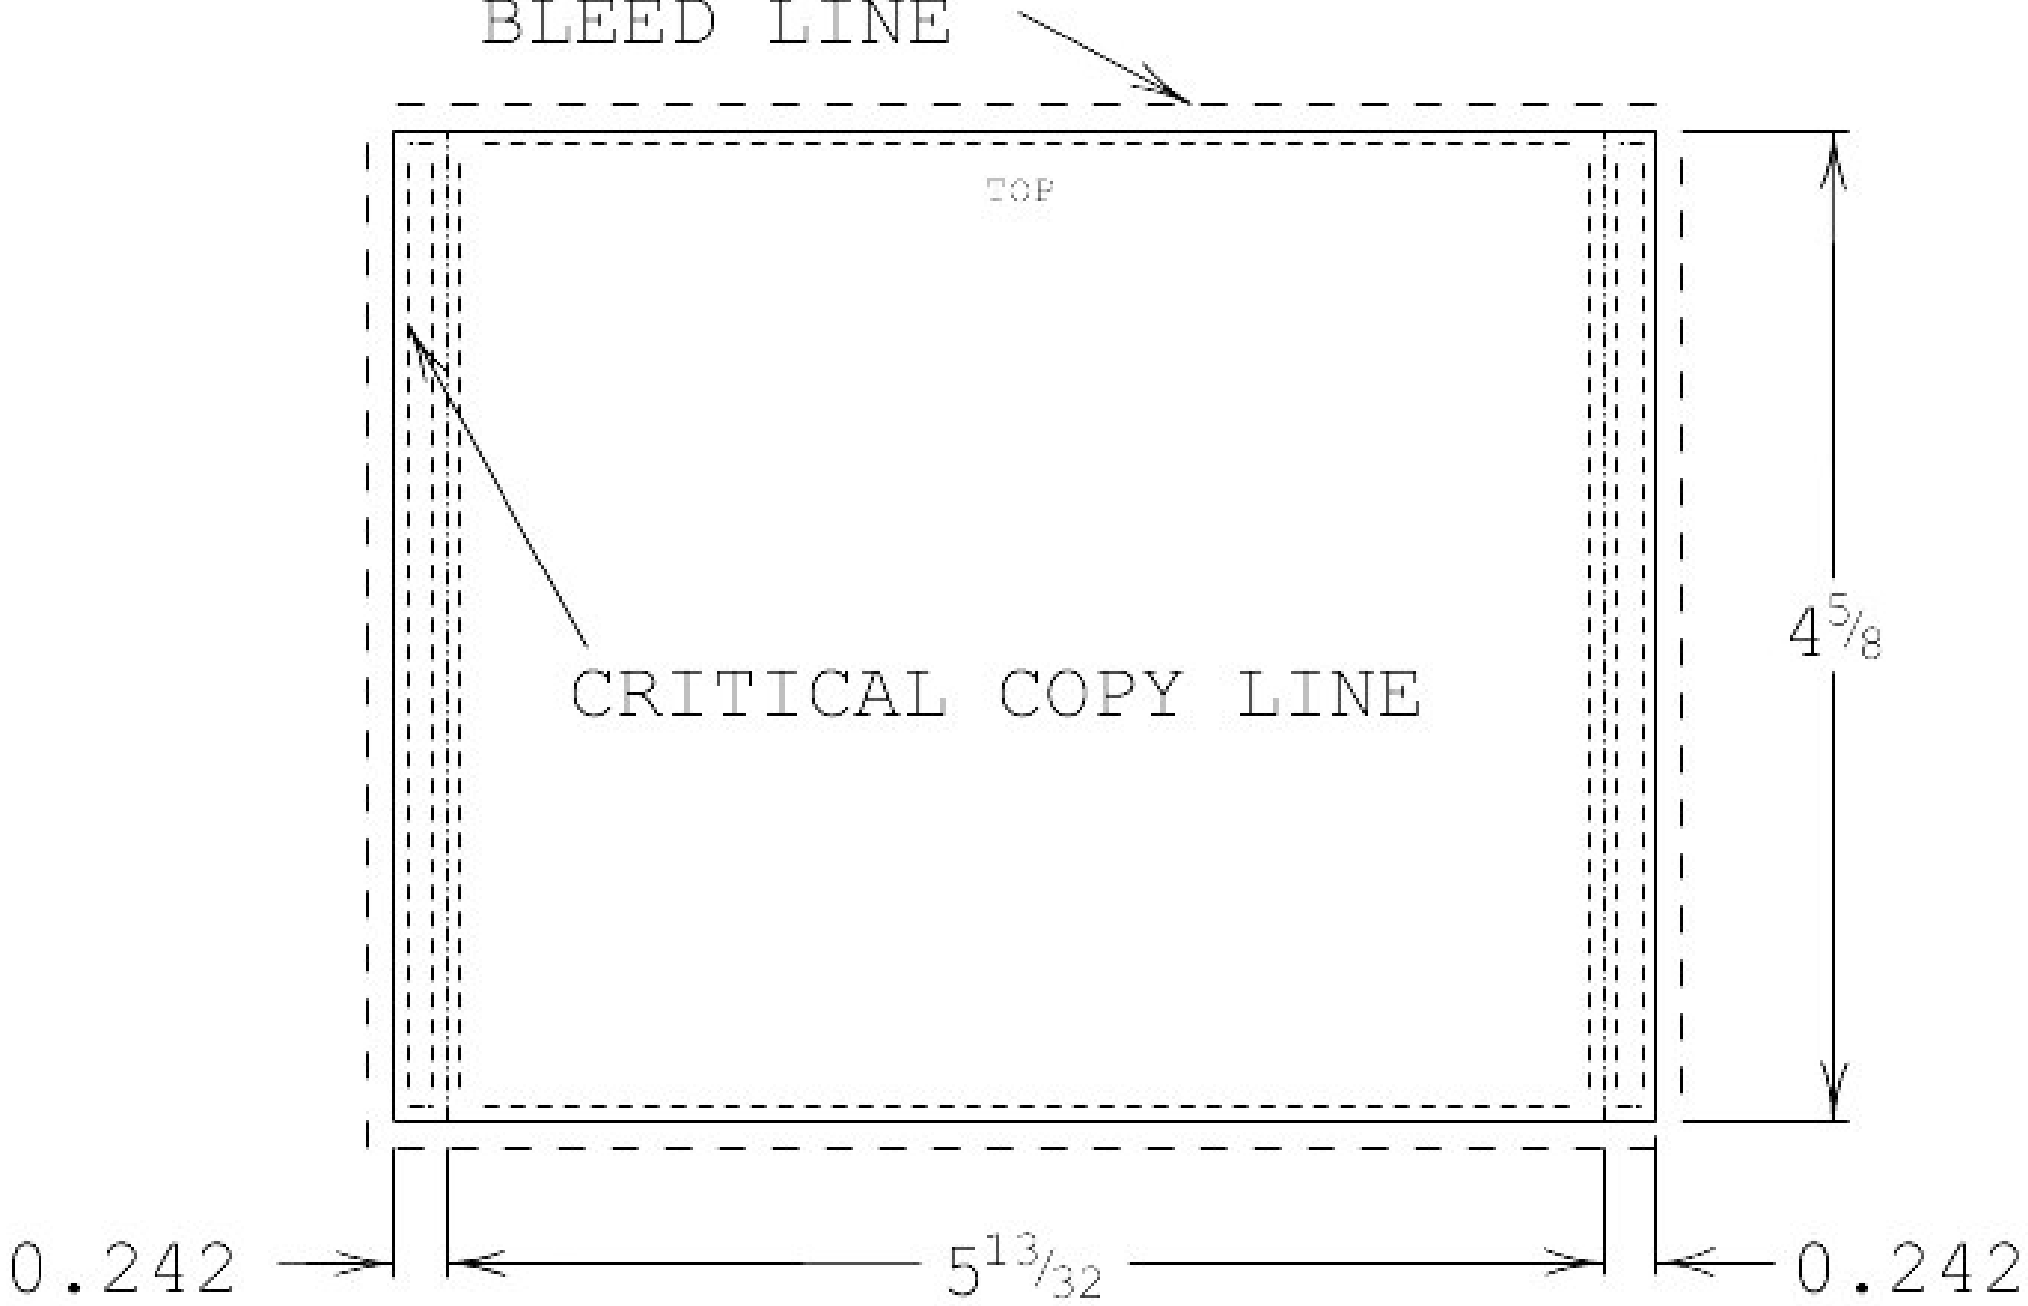

BLEED LINE

FILE# 9004

NOTE : ALL SUPPLIED FILM SHOULD BE ACCOMPANIED BY DIE VINYL OVERLAY.